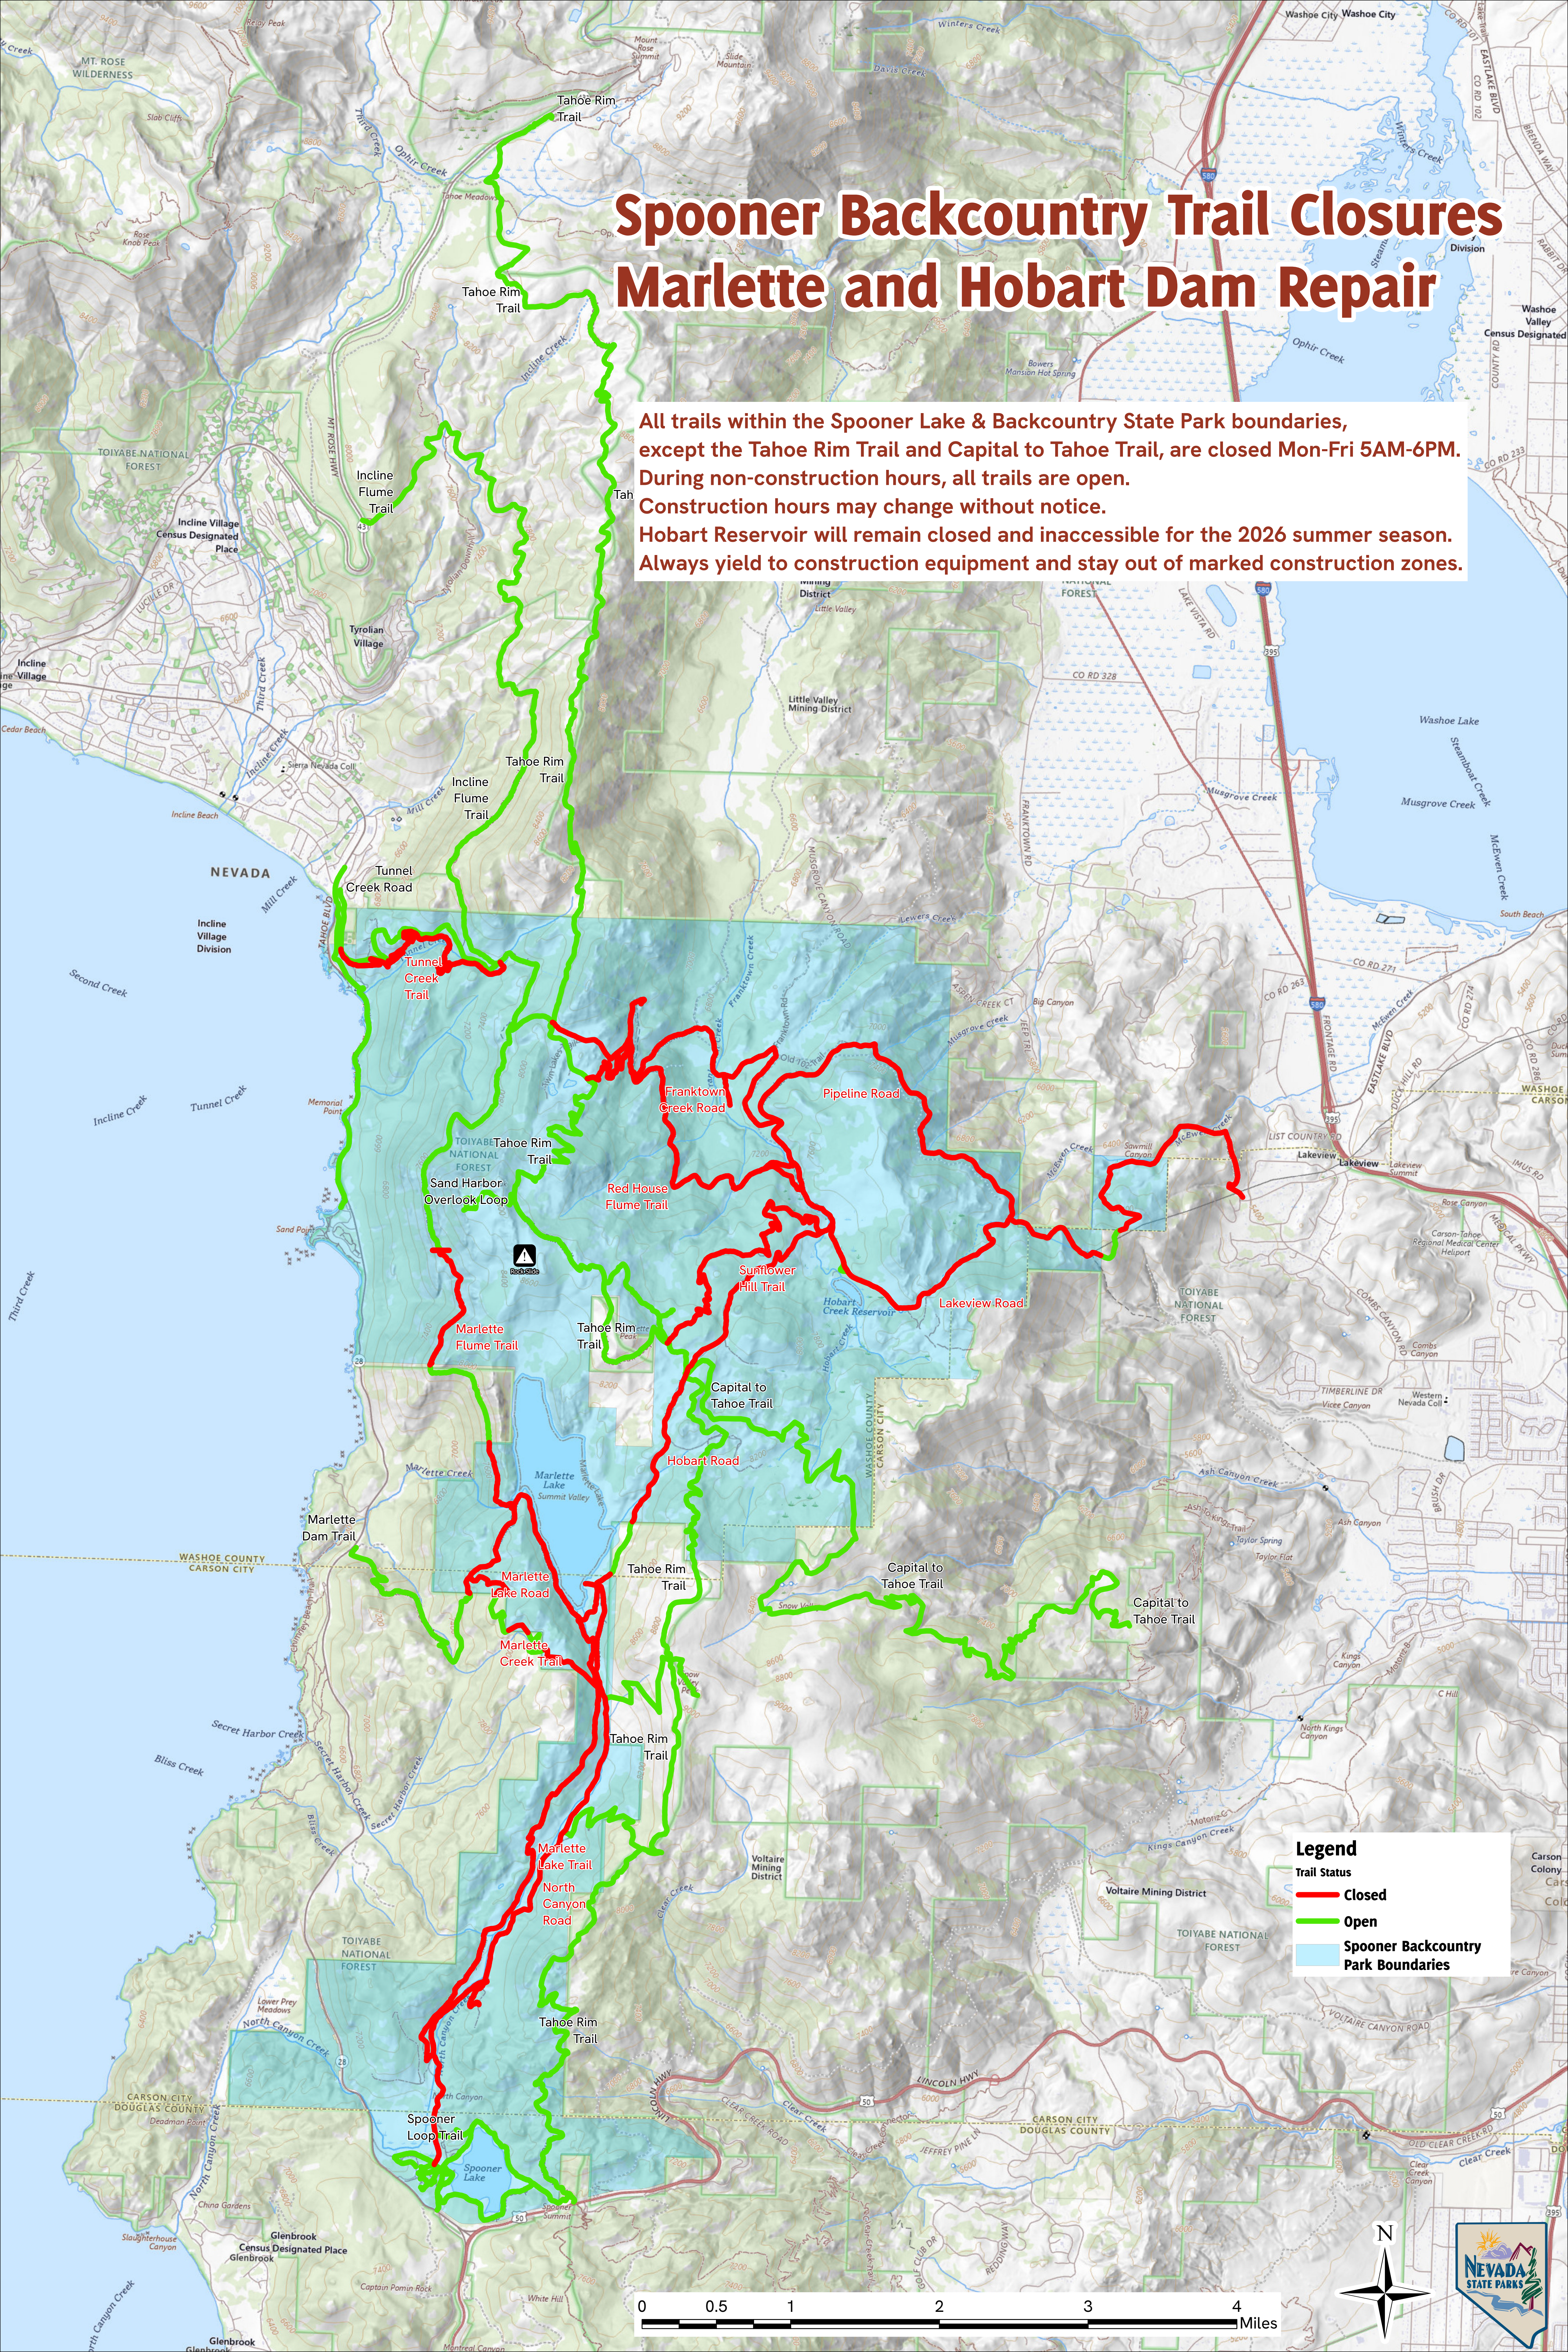

Spooner Backcountry Trail Closures Marlette and Hobart Dam Repair

All trails within the Spooner Lake & Backcountry State Park boundaries, except the Tahoe Rim Trail and Capital to Tahoe Trail, are closed Mon-Fri 5AM-6PM. During non-construction hours, all trails are open. Construction hours may change without notice. Hobart Reservoir will remain closed and inaccessible for the 2026 summer season. Always yield to construction equipment and stay out of marked construction zones.

Legend

Trail Status

- Closed
- Open

Spooner Backcountry Park Boundaries

- Spooner Backcountry Park Boundaries