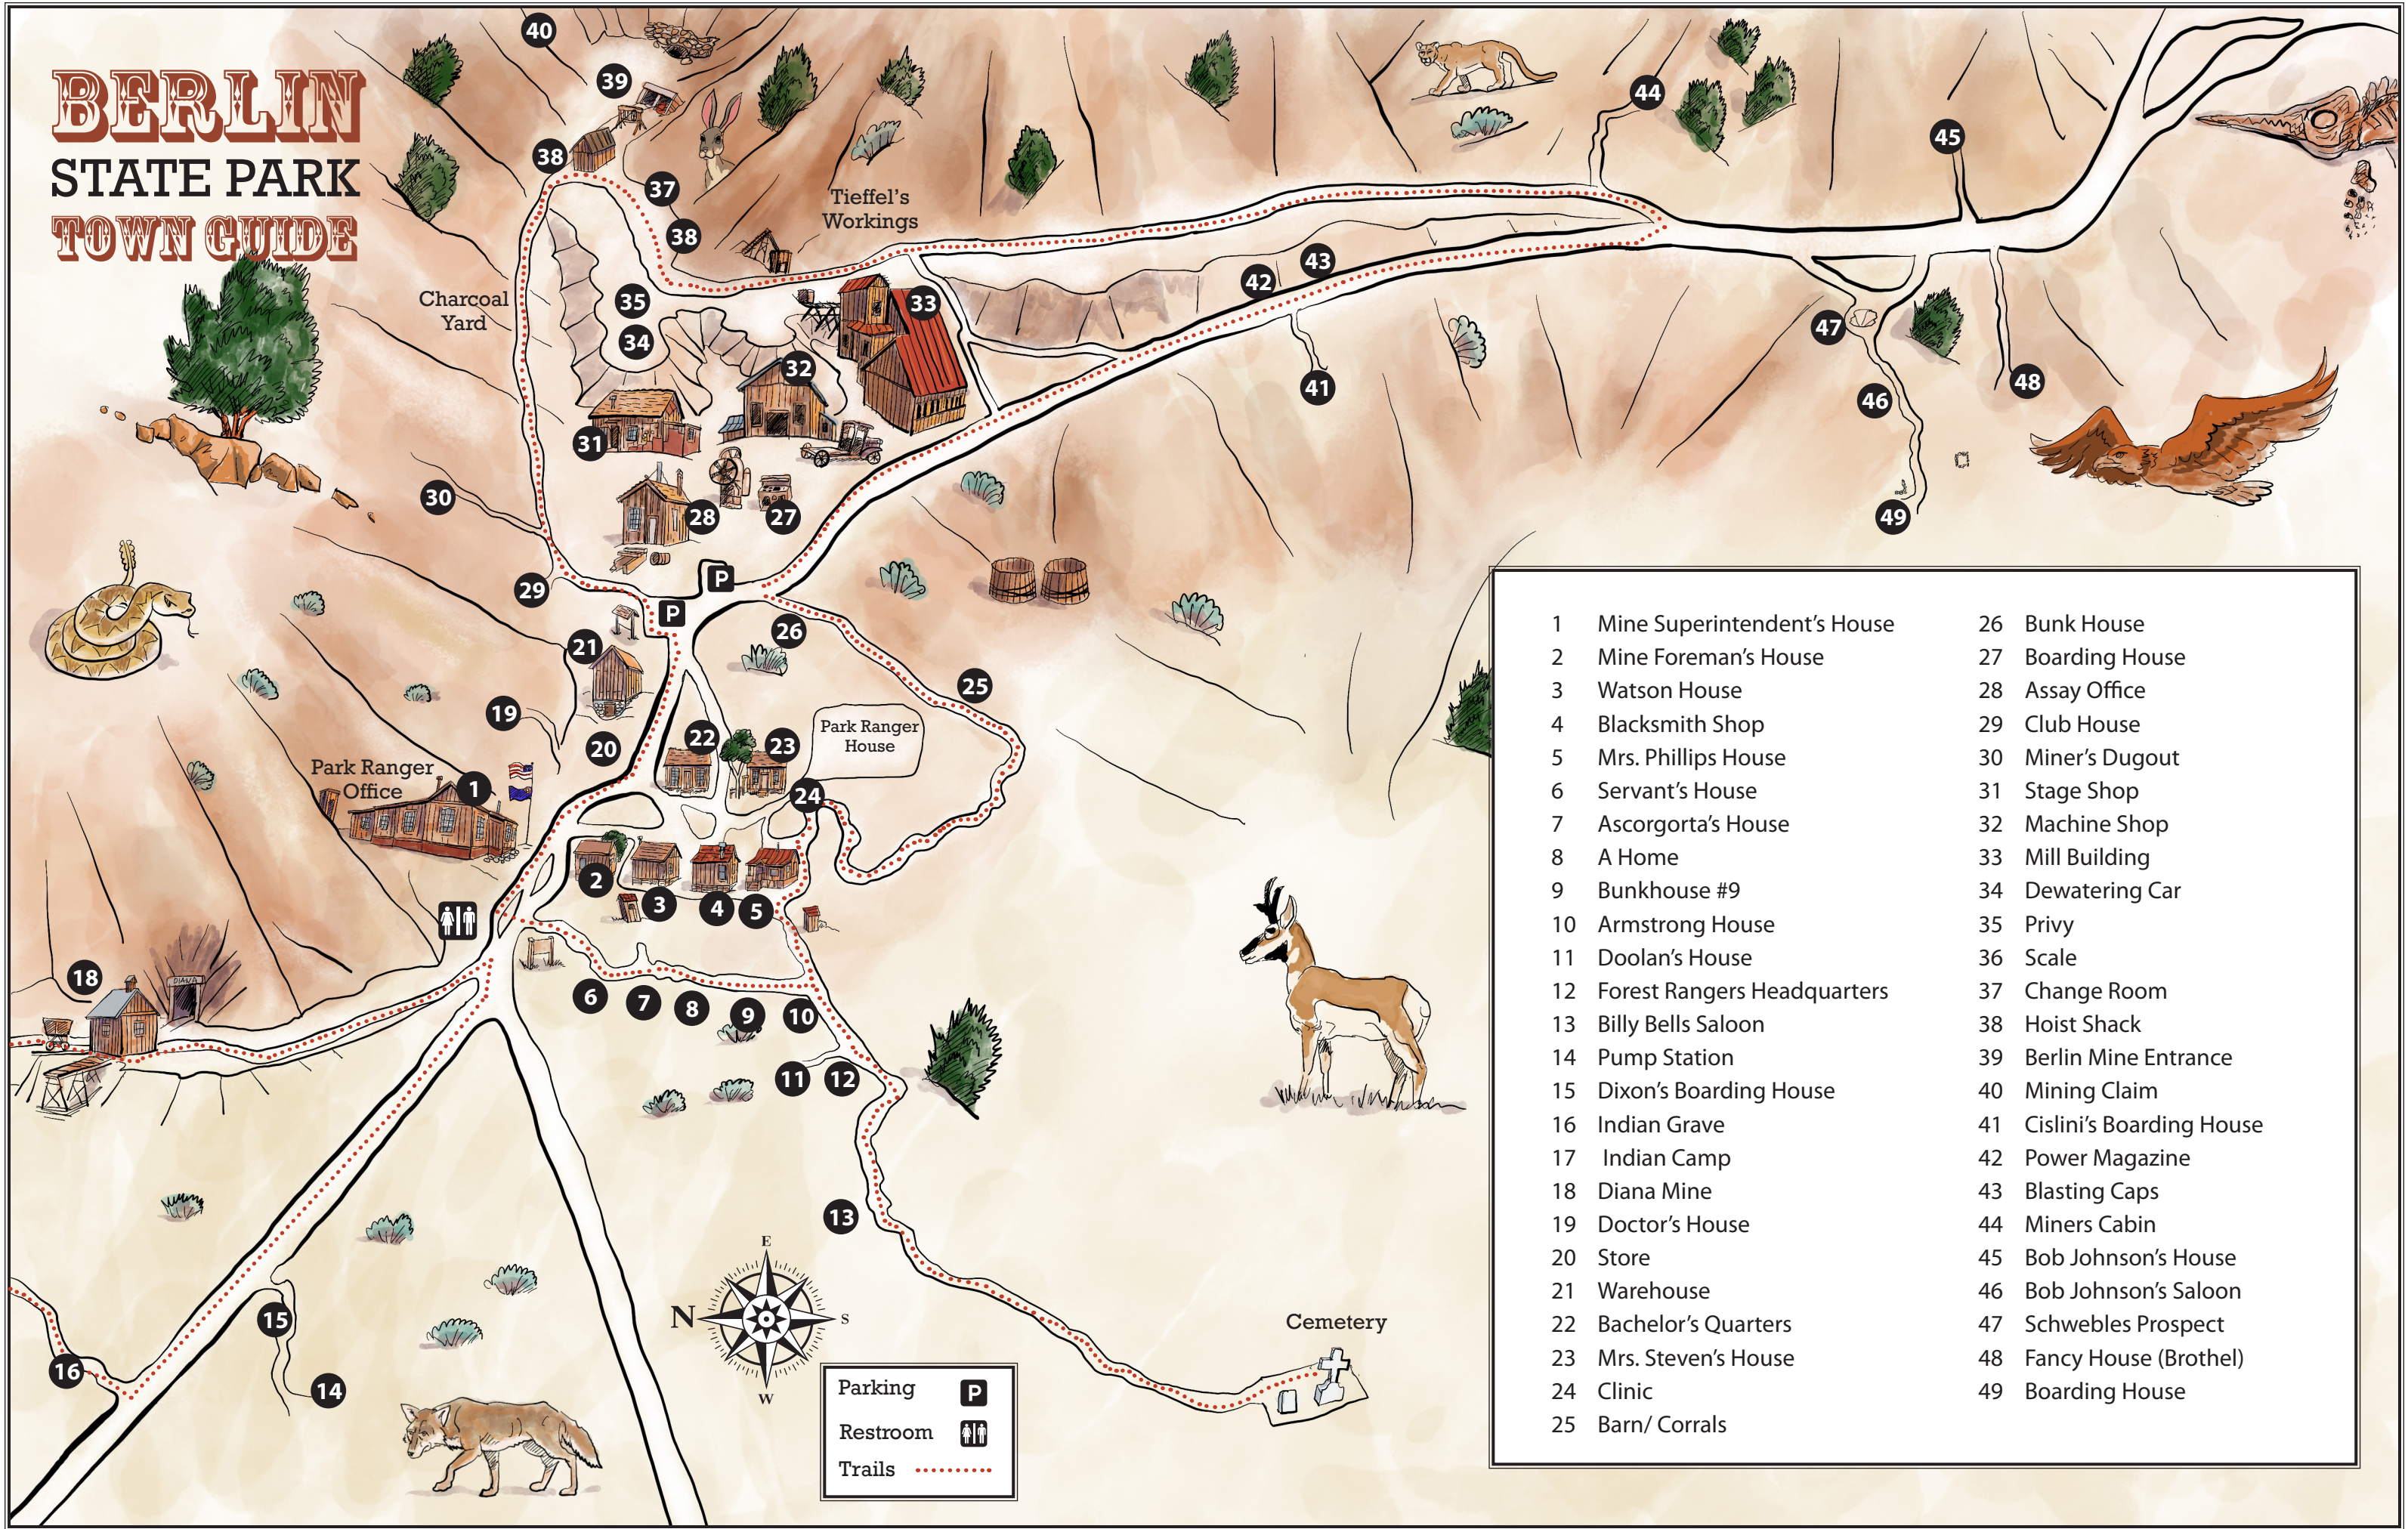

BERLIN STATE PARK TOWN GUIDE

- | | |
|--------------------------------|-----------------------------|
| 1 Mine Superintendent's House | 26 Bunk House |
| 2 Mine Foreman's House | 27 Boarding House |
| 3 Watson House | 28 Assay Office |
| 4 Blacksmith Shop | 29 Club House |
| 5 Mrs. Phillips House | 30 Miner's Dugout |
| 6 Servant's House | 31 Stage Shop |
| 7 Ascorgorta's House | 32 Machine Shop |
| 8 A Home | 33 Mill Building |
| 9 Bunkhouse #9 | 34 Dewatering Car |
| 10 Armstrong House | 35 Privy |
| 11 Doolan's House | 36 Scale |
| 12 Forest Rangers Headquarters | 37 Change Room |
| 13 Billy Bells Saloon | 38 Hoist Shack |
| 14 Pump Station | 39 Berlin Mine Entrance |
| 15 Dixon's Boarding House | 40 Mining Claim |
| 16 Indian Grave | 41 Cislini's Boarding House |
| 17 Indian Camp | 42 Power Magazine |
| 18 Diana Mine | 43 Blasting Caps |
| 19 Doctor's House | 44 Miners Cabin |
| 20 Store | 45 Bob Johnson's House |
| 21 Warehouse | 46 Bob Johnson's Saloon |
| 22 Bachelor's Quarters | 47 Schwebles Prospect |
| 23 Mrs. Steven's House | 48 Fancy House (Brothel) |
| 24 Clinic | 49 Boarding House |
| 25 Barn/ Corrals | |