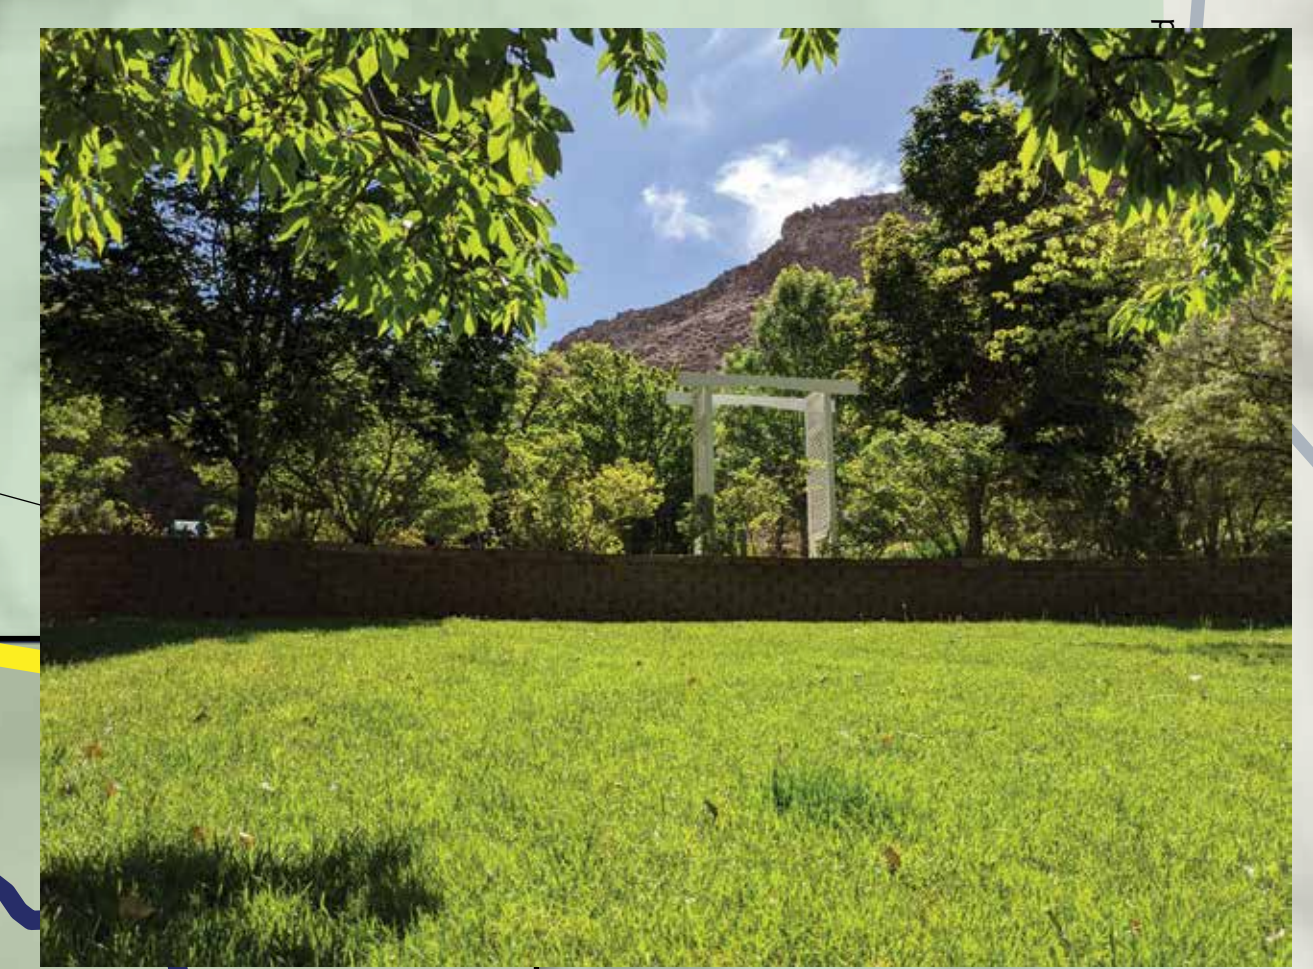

Legend

- Parking
- Campground
- Trailhead
- Restroom
- Ranger Station
- Picnic Area
- Bench
- Wading
- Playground
- Horseshoe
- Volleyball

- Stream
- Roads
- Paved Path
- Railroad

Trail Name	Mountain Bike Skill Level	Mileage (one way unless loop)
1 Overlook Loop	Not recommended	0.5 miles
2 Canyon View	Not recommended	0.5 miles
3 Rattlesnake Loop	Not recommended	0.2 miles
4 Rainbow Rollercoaster	◆◆	0.3 miles
5 Redemption Alternate	●■	0.6 miles
6 Redemption Loop	●	6 miles
7 Eric's Anthill	■	1.25 miles
8 Newcomer	●	1 mile
9 Upper Vista	●	1.4 miles
10 Short Round	■	0.8 miles
11 Rainbow Rim	■	1.3 miles
12 Skidsteer	◆	0.25 miles
13 O.G.	●	0.3 miles

Park to Railroad Depot
Non-motorized paved path. (2.3miles)

YOU ARE HERE

YOU ARE HERE

YOU ARE HERE

Kershaw-Ryan
State Park